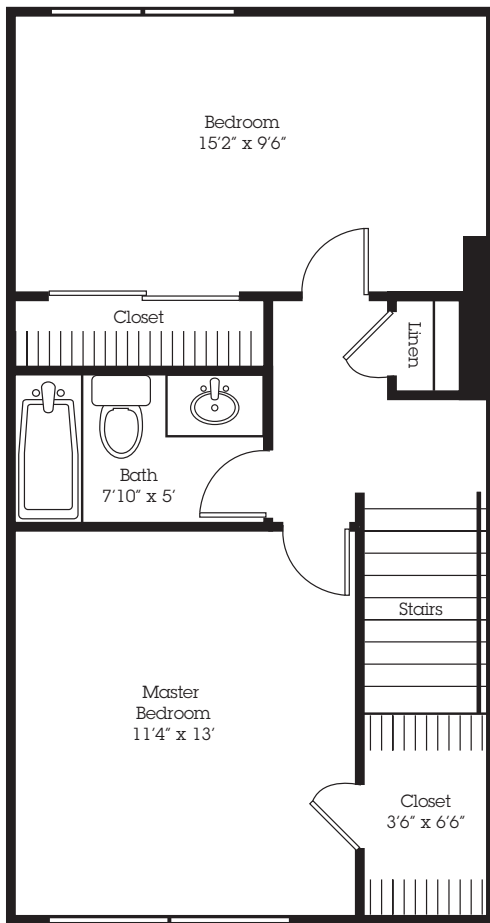

Andover Crossing

APARTMENTS ♦ TOWNHOMES

C2

2nd Floor