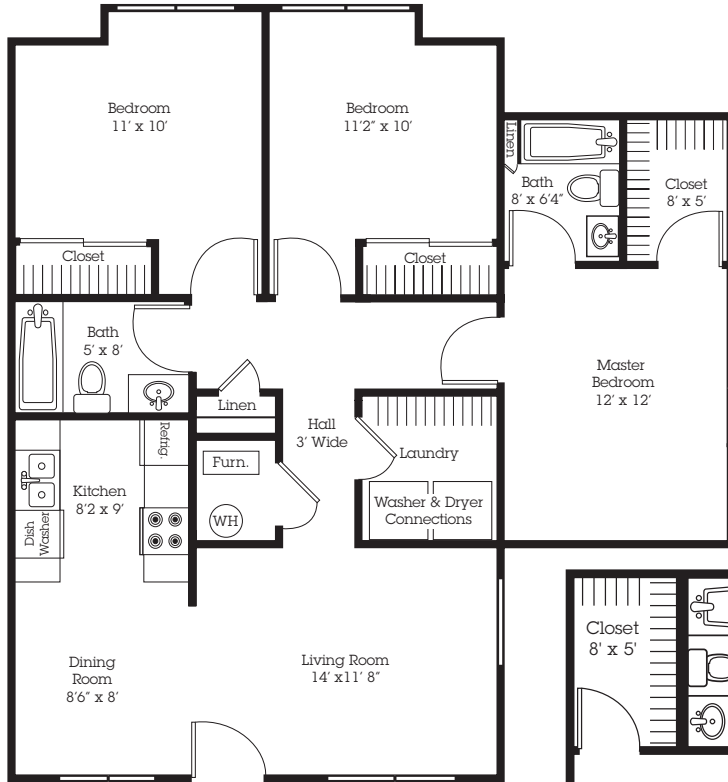

Andover Crossing

APARTMENTS ♦ TOWNHOMES

A10 
Handicap Equipped

1 Bedroom Apartment

Approx. 720 Square Feet

Special Features:

- Frost-Free Refrigerator
- Self-Cleaning Oven
- Front Control Panel On Stove
- Dishwasher
- Lowered Countertops in Kitchen
- Washer & Dryer Connections
- 40 Gallon Water Heater
- Energy Efficient Gas Heat & Central Air
- Roll-In Shower
- Accessible Lavatory
- Mini Blinds
- Spacious Closets
- Private Entry

2 Bedroom Townhome

Approx. 950 Square Feet

Special Features:

- 1 1/2 Baths
- Frost-Free Refrigerator
- Self-Cleaning Oven
- Dishwasher
- Washer & Dryer Connections
- 40 Gallon Water Heater
- Energy Efficient Gas Heat & Central Air
- Mini Blinds
- Spacious Closets & Storage Space
- Private Entry
- Back Door By Kitchen
- Back Patio With Storage Shed

Rental Amount \$ _____

Deposit Amount \$ _____

Application Fee \$ _____

Andover Crossing

APARTMENTS ♦ TOWNHOMES

D7 & D8

Upper Level

Lower Level

3 Bedroom Apartment

Approx. 1,060 Square Feet

Special Features:

- 2 Full Baths
- Frost-Free Refrigerator
- Self-Cleaning Oven
- Dishwasher
- Washer & Dryer Connections
- 40 Gallon Water Heater
- Energy Efficient Gas Heat & Central Air
- Mini Blinds
- Spacious Closets & Storage
- Private Entry
- Handicap Accessible (Lower Level) ♿
- Balcony (Upper Level)