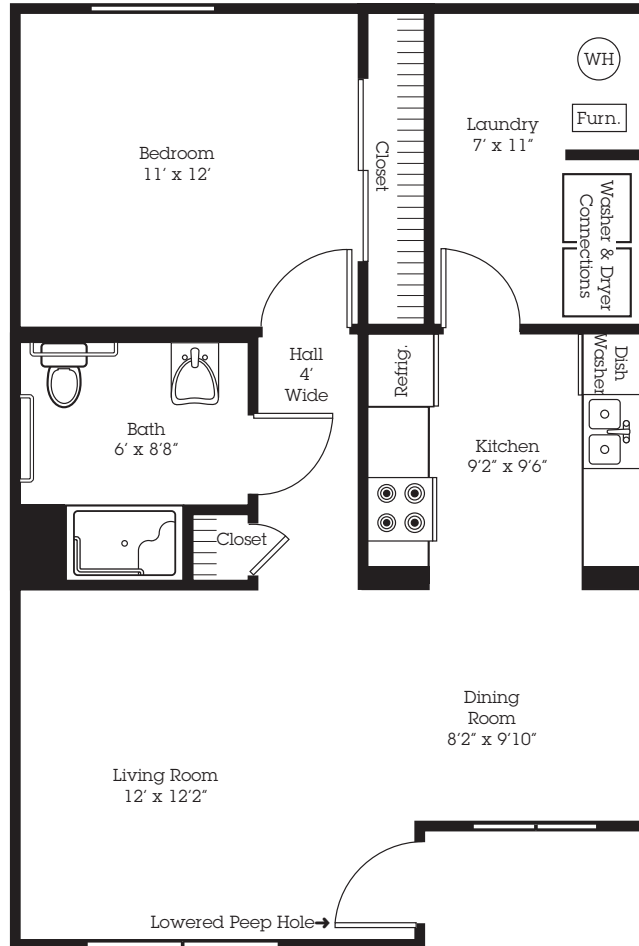

Andover Crossing

APARTMENTS ♦ TOWNHOMES

A10 
Handicap Equipped

1 Bedroom Apartment

Approx. 720 Square Feet

Special Features:

- Frost-Free Refrigerator
- Self-Cleaning Oven
- Front Control Panel On Stove
- Dishwasher
- Lowered Countertops in Kitchen
- Washer & Dryer Connections
- 40 Gallon Water Heater
- Energy Efficient Gas Heat & Central Air
- Roll-In Shower
- Accessible Lavatory
- Mini Blinds
- Spacious Closets
- Private Entry

Rental Amount \$ _____

Deposit Amount \$ _____

Application Fee \$ _____

Andover Crossing
 APARTMENTS ♦ TOWNHOMES

A12

1 Bedroom Apartment

Approx. 720 Square Feet

Special Features:

- Frost-Free Refrigerator
- Self-Cleaning Oven
- Dishwasher
- Washer & Dryer Connections
- 40 Gallon Water Heater
- Energy Efficient Gas Heat & Central Air
- Mini Blinds
- Spacious Closets
- Private Entry
- Handicap Accessible (Lower Level) ♿
- Handicap Equipped Units Available ♿

2 Bedroom Townhome

Approx. 950 Square Feet

Special Features:

- 1 1/2 Baths
- Frost-Free Refrigerator
- Self-Cleaning Oven
- Dishwasher
- Washer & Dryer Connections
- 40 Gallon Water Heater
- Energy Efficient Gas Heat & Central Air
- Mini Blinds
- Spacious Closets & Storage Space
- Private Entry
- Back Door By Kitchen
- Back Patio With Storage Shed