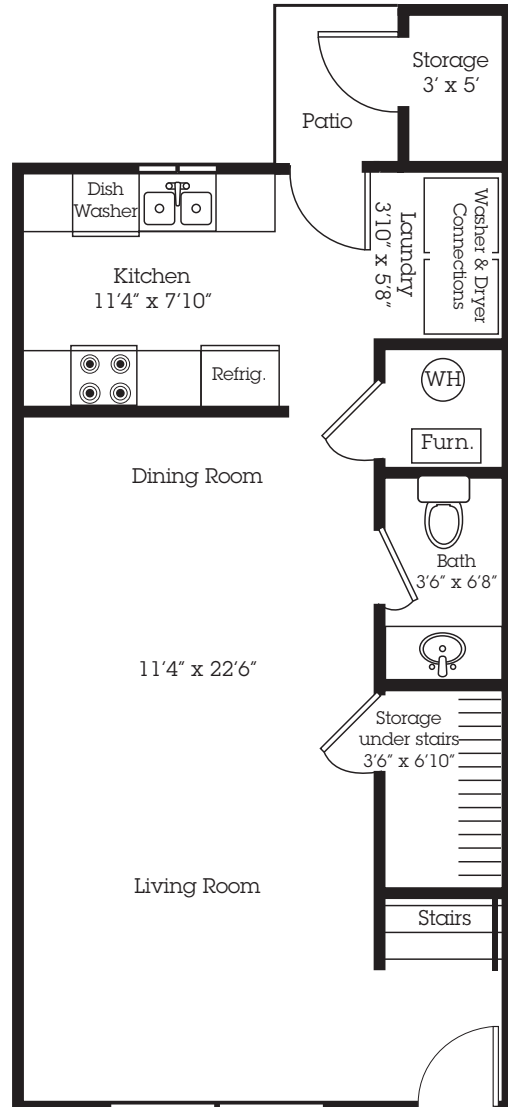

Rental Amount \$ _____

Deposit Amount \$ _____

Application Fee \$ _____

Andover Crossing

APARTMENTS ♦ TOWNHOMES

C2

2nd Floor

1st Floor

2 Bedroom Townhome

Approx. 950 Square Feet

Special Features:

- 1 1/2 Baths
- Frost-Free Refrigerator
- Self-Cleaning Oven
- Dishwasher
- Washer & Dryer Connections
- 40 Gallon Water Heater
- Energy Efficient Gas Heat & Central Air
- Mini Blinds
- Spacious Closets & Storage Space
- Private Entry
- Back Door By Kitchen
- Back Patio With Storage Shed