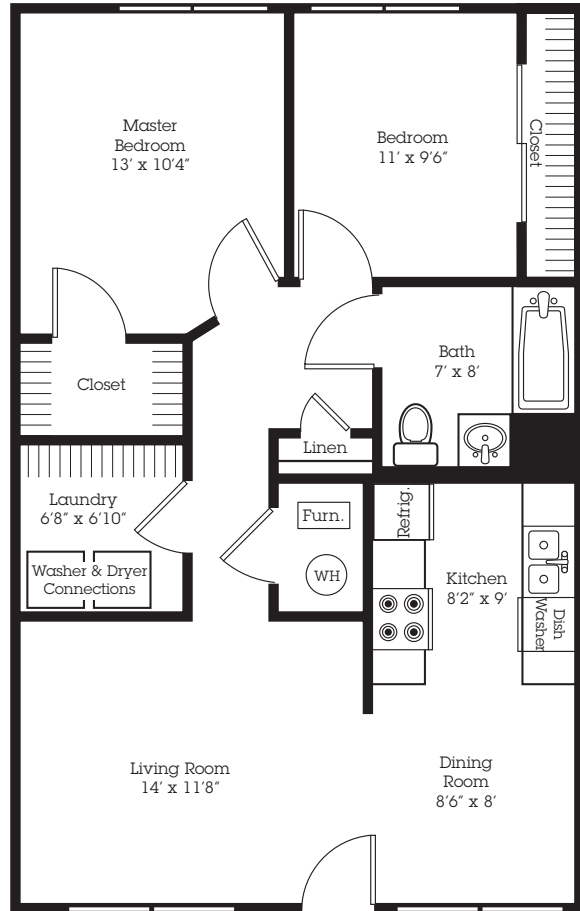

Andover Crossing

APARTMENTS ♦ TOWNHOMES

A10 
Handicap Equipped

1 Bedroom Apartment

Approx. 720 Square Feet

Special Features:

- Frost-Free Refrigerator
- Self-Cleaning Oven
- Front Control Panel On Stove
- Dishwasher
- Lowered Countertops in Kitchen
- Washer & Dryer Connections
- 40 Gallon Water Heater
- Energy Efficient Gas Heat & Central Air
- Roll-In Shower
- Accessible Lavatory
- Mini Blinds
- Spacious Closets
- Private Entry

2 Bedroom Townhome

Approx. 950 Square Feet

Special Features:

- 1 1/2 Baths
- Frost-Free Refrigerator
- Self-Cleaning Oven
- Dishwasher
- Washer & Dryer Connections
- 40 Gallon Water Heater
- Energy Efficient Gas Heat & Central Air
- Mini Blinds
- Spacious Closets & Storage Space
- Private Entry
- Back Door By Kitchen
- Back Patio With Storage Shed

Rental Amount \$ _____

Deposit Amount \$ _____

Application Fee \$ _____

Andover Crossing

APARTMENTS ♦ TOWNHOMES

B7

Upper Level
Approx. 930 Sq. Feet

Lower Level
Approx. 920 Sq. Feet

3 Bedroom Apartment

Approx. 1,060 Square Feet

Special Features:

- 2 Full Baths
- Frost-Free Refrigerator
- Self-Cleaning Oven
- Dishwasher
- Washer & Dryer Connections
- 40 Gallon Water Heater
- Energy Efficient Gas Heat & Central Air
- Mini Blinds
- Spacious Closets & Storage
- Private Entry
- Handicap Accessible (Lower Level) ♿
- Balcony (Upper Level)