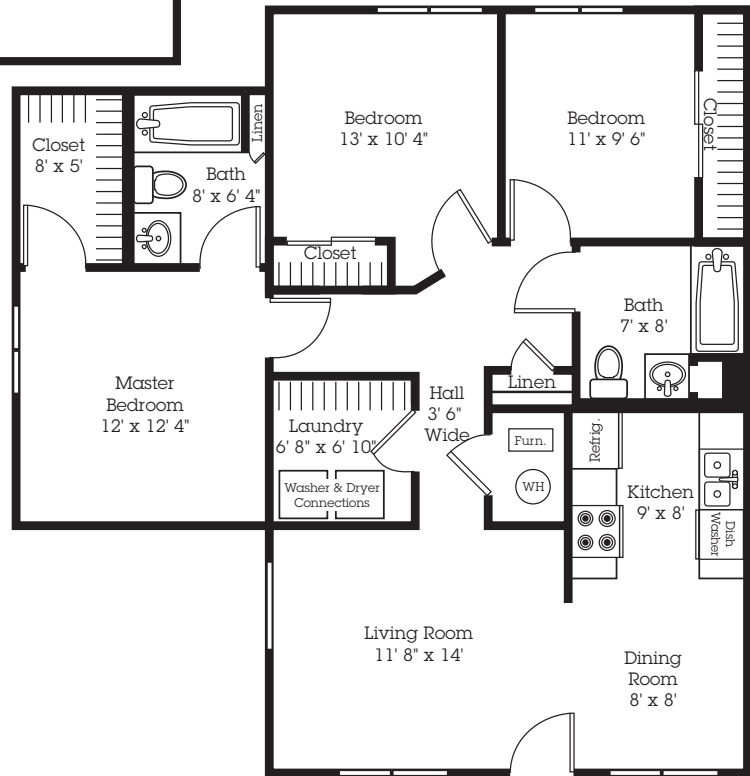

Andover Crossing

APARTMENTS ♦ TOWNHOMES

A10 
Handicap Equipped

1 Bedroom Apartment

Approx. 720 Square Feet

Special Features:

- Frost-Free Refrigerator
- Self-Cleaning Oven
- Front Control Panel On Stove
- Dishwasher
- Lowered Countertops in Kitchen
- Washer & Dryer Connections
- 40 Gallon Water Heater
- Energy Efficient Gas Heat & Central Air
- Roll-In Shower
- Accessible Lavatory
- Mini Blinds
- Spacious Closets
- Private Entry

2 Bedroom Townhome

Approx. 950 Square Feet

Special Features:

- 1 1/2 Baths
- Frost-Free Refrigerator
- Self-Cleaning Oven
- Dishwasher
- Washer & Dryer Connections
- 40 Gallon Water Heater
- Energy Efficient Gas Heat & Central Air
- Mini Blinds
- Spacious Closets & Storage Space
- Private Entry
- Back Door By Kitchen
- Back Patio With Storage Shed

Rental Amount \$ _____

Deposit Amount \$ _____

Application Fee \$ _____

Andover Crossing

APARTMENTS ♦ TOWNHOMES

D7 & D8

Upper Level

Lower Level

3 Bedroom Apartment

Approx. 1,060 Square Feet

Special Features:

- 2 Full Baths
- Frost-Free Refrigerator
- Self-Cleaning Oven
- Dishwasher
- Washer & Dryer Connections
- 40 Gallon Water Heater
- Energy Efficient Gas Heat & Central Air
- Mini Blinds
- Spacious Closets & Storage
- Private Entry
- Handicap Accessible (Lower Level) ♿
- Balcony (Upper Level)