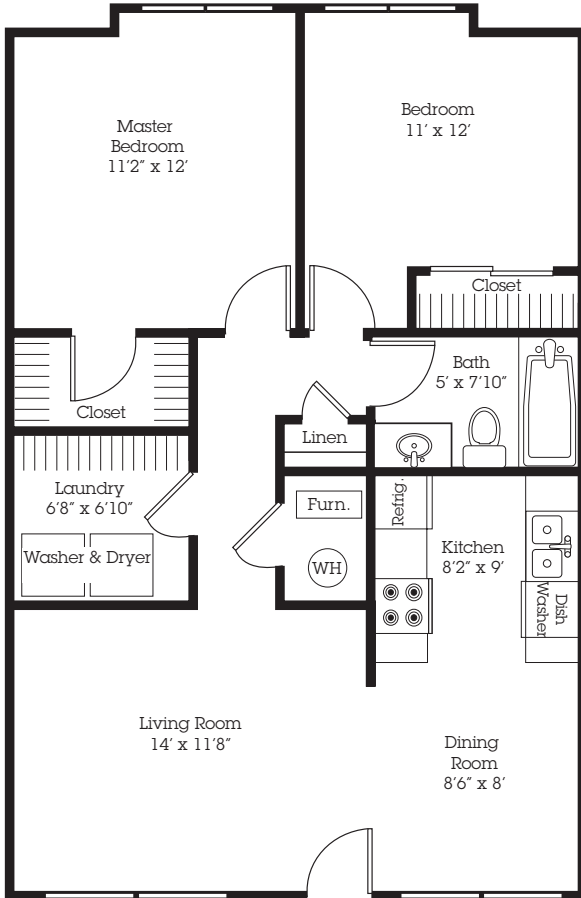

Rental Amount \$ _____

Deposit Amount \$ _____

Application Fee \$ _____

Andover Crossing
 APARTMENTS ♦ TOWNHOMES

A12

1 Bedroom Apartment

Approx. 720 Square Feet

Special Features:

2 Bedroom Townhome

Approx. 950 Square Feet

Special Features:

- 1 1/2 Baths
- Frost-Free Refrigerator
- Self-Cleaning Oven
- Dishwasher
- Washer & Dryer Connections
- 40 Gallon Water Heater
- Energy Efficient Gas Heat & Central Air
- Mini Blinds
- Spacious Closets & Storage Space
- Private Entry
- Back Door By Kitchen
- Back Patio With Storage Shed

Rental Amount \$ _____

Deposit Amount \$ _____

Application Fee \$ _____

Andover Crossing

APARTMENTS ♦ TOWNHOMES

B7

Upper Level
Approx. 930 Sq. Feet

Lower Level
Approx. 920 Sq. Feet

3 Bedroom Apartment

Approx. 1,060 Square Feet

Special Features:

- 2 Full Baths
- Frost-Free Refrigerator
- Self-Cleaning Oven
- Dishwasher
- Washer & Dryer Connections
- 40 Gallon Water Heater
- Energy Efficient Gas Heat & Central Air
- Mini Blinds
- Spacious Closets & Storage
- Private Entry
- Handicap Accessible (Lower Level) ♿
- Balcony (Upper Level)