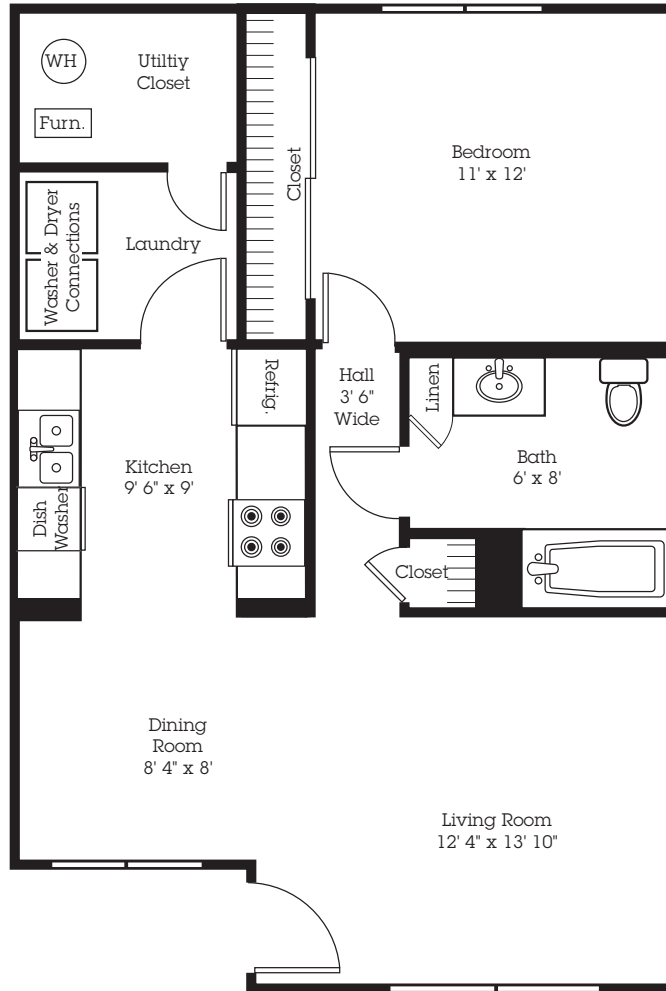

Andover Crossing

APARTMENTS ♦ TOWNHOMES

A10 
Handicap Equipped

1 Bedroom Apartment

Approx. 720 Square Feet

Special Features:

- Frost-Free Refrigerator
- Self-Cleaning Oven
- Front Control Panel On Stove
- Dishwasher
- Lowered Countertops in Kitchen
- Washer & Dryer Connections
- 40 Gallon Water Heater
- Energy Efficient Gas Heat & Central Air
- Roll-In Shower
- Accessible Lavatory
- Mini Blinds
- Spacious Closets
- Private Entry

Rental Amount \$ _____

Deposit Amount \$ _____

Application Fee \$ _____

Andover Crossing
 APARTMENTS ♦ TOWNHOMES

A12

1 Bedroom Apartment

Approx. 720 Square Feet

Special Features:

- Frost-Free Refrigerator
- Self-Cleaning Oven
- Dishwasher
- Washer & Dryer Connections
- 40 Gallon Water Heater
- Energy Efficient Gas Heat & Central Air
- Mini Blinds
- Spacious Closets
- Private Entry
- Handicap Accessible (Lower Level) ♿
- Handicap Equipped Units Available ♿

2 Bedroom Townhome

Approx. 950 Square Feet

Special Features:

- 1 1/2 Baths
- Frost-Free Refrigerator
- Self-Cleaning Oven
- Dishwasher
- Washer & Dryer Connections
- 40 Gallon Water Heater
- Energy Efficient Gas Heat & Central Air
- Mini Blinds
- Spacious Closets & Storage Space
- Private Entry
- Back Door By Kitchen
- Back Patio With Storage Shed